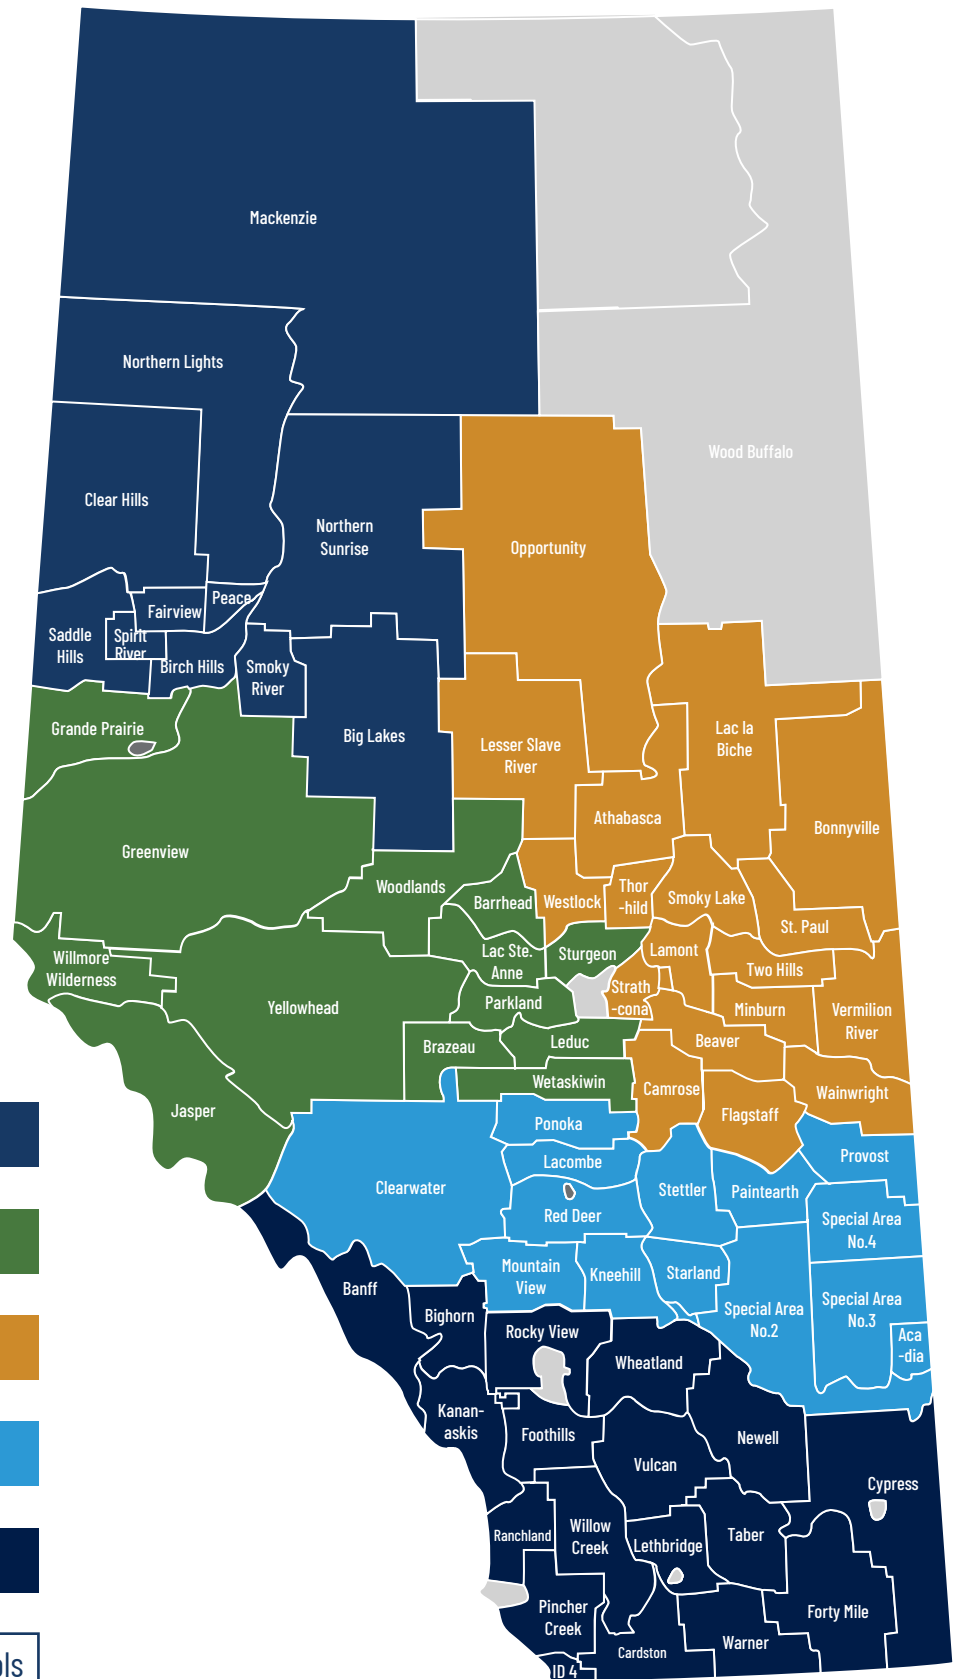

RISK ADVISOR MAP

Justin Brown

Vay Diep

Kal Aboumorad

Victoria Eisener

Chris Dyer

Temi Alao: Housing, Cyber, Schools