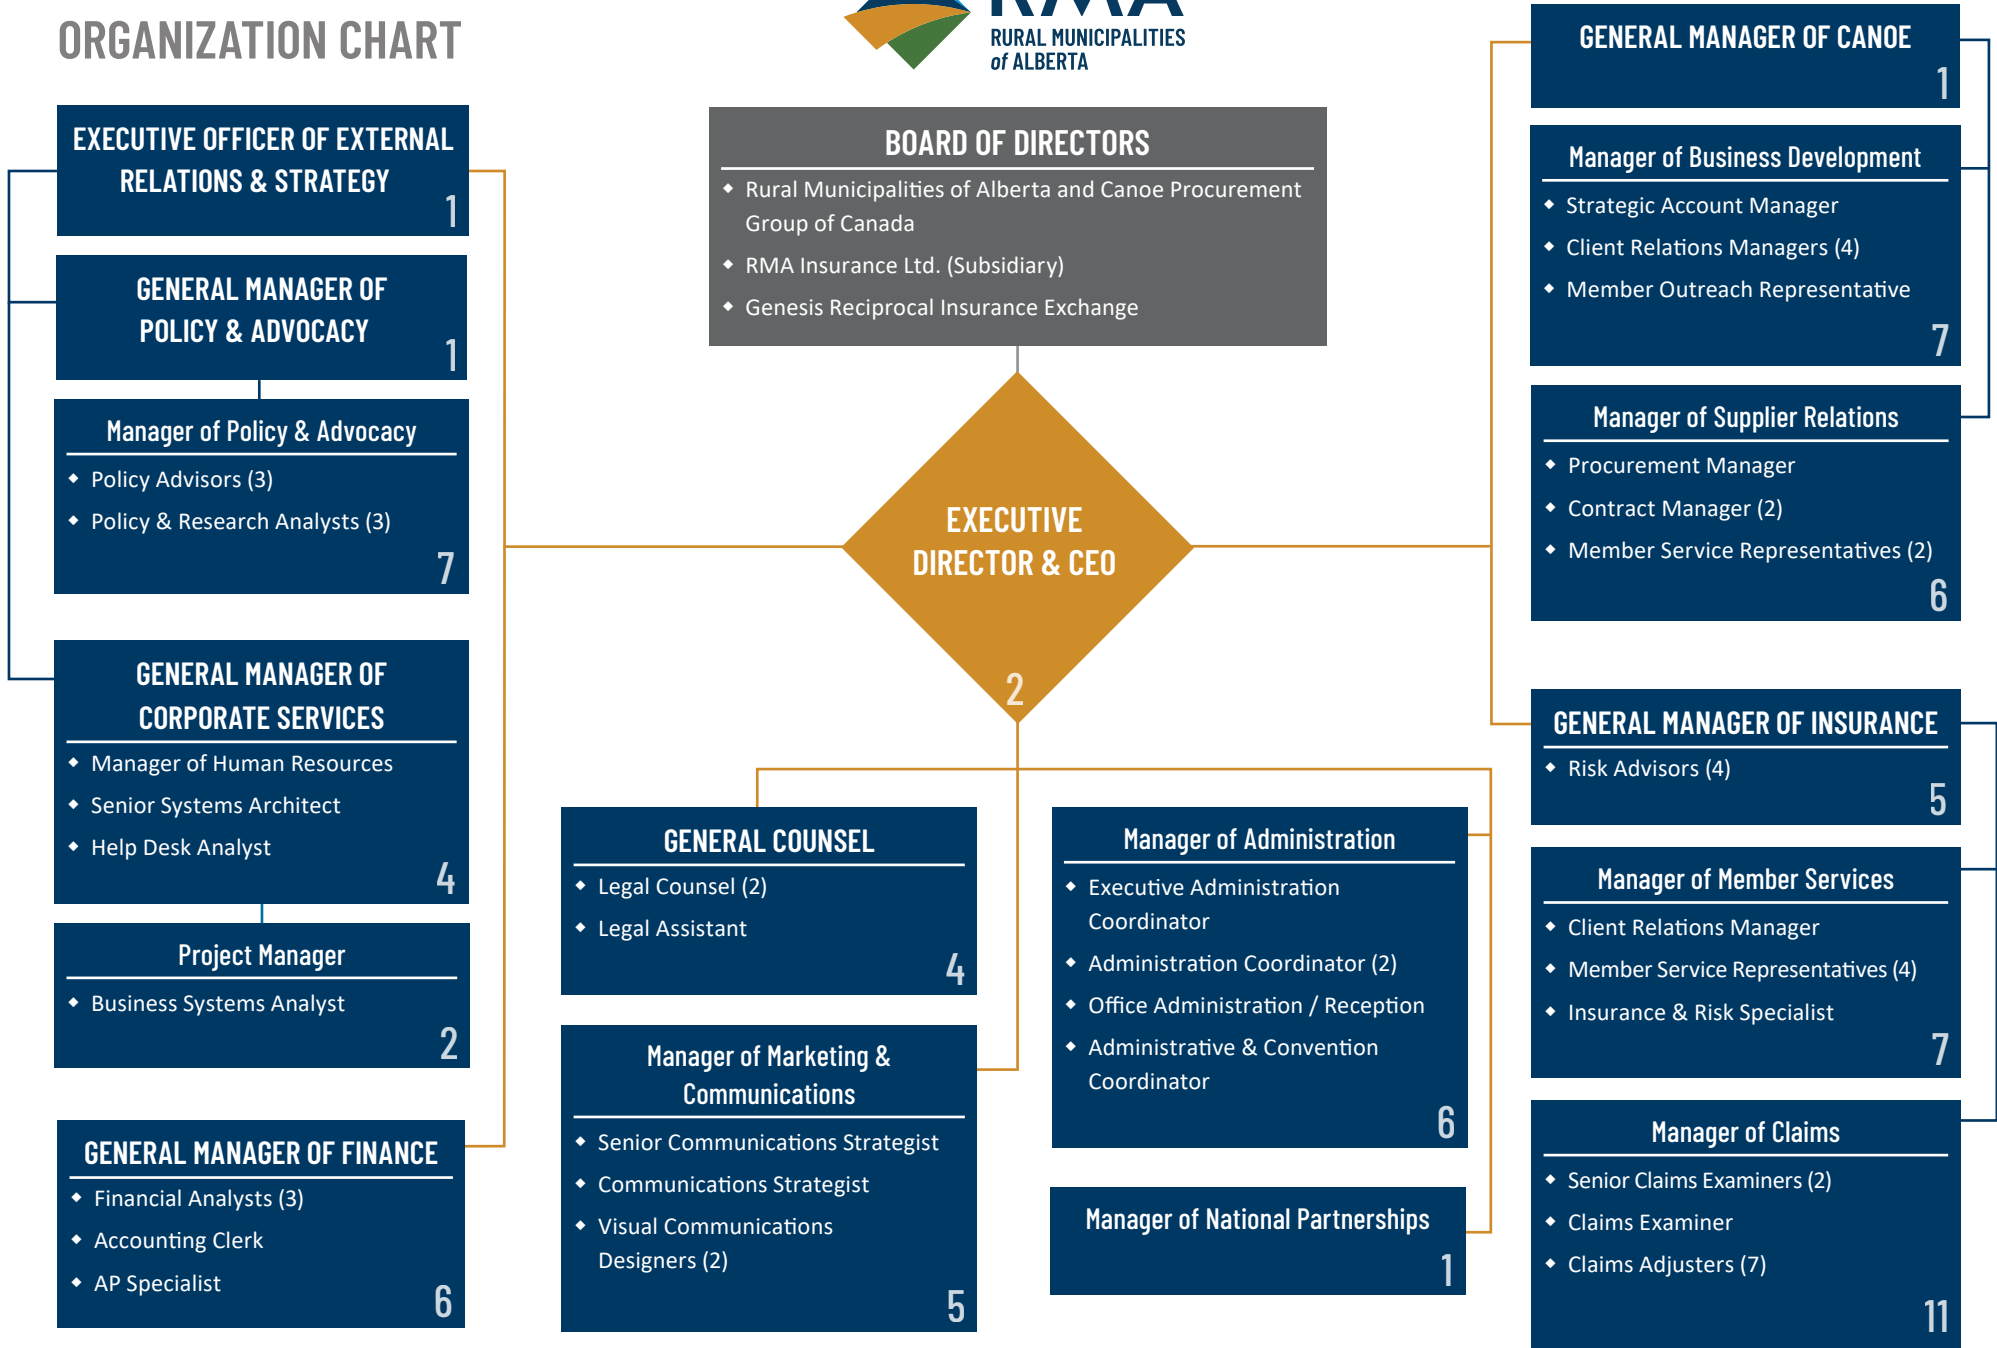

# ORGANIZATION CHART

**Total staff: 75**