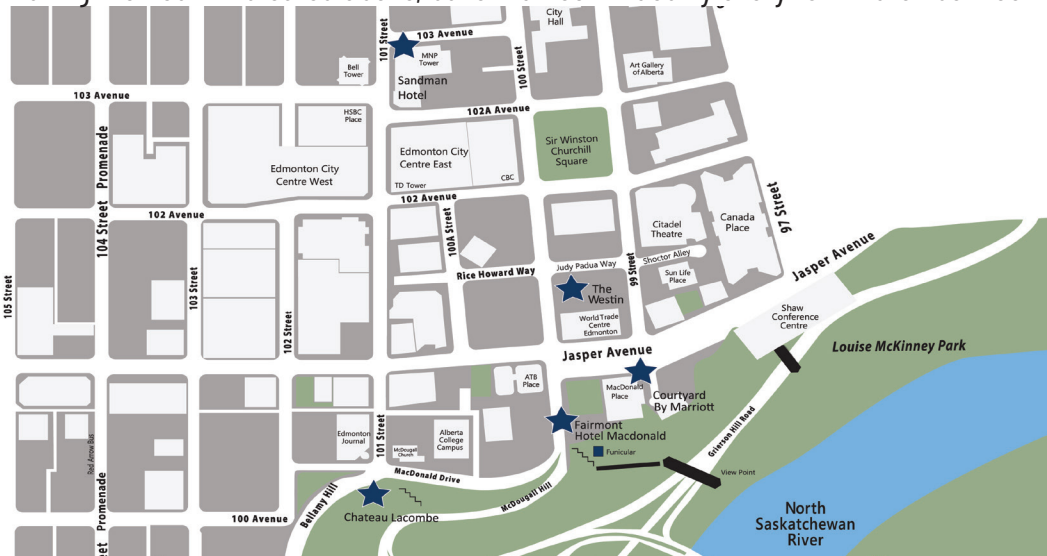

SHUTTLE BUS SCHEDULE

The buses will stop at an Edmonton Transit stop.

TUESDAY
NOVEMBER 23

12:00 - 8:00 pm

WEDNESDAY
NOVEMBER 24

6:30 - 9:00 am
4:00 - 5:30 pm

THURSDAY
NOVEMBER 25

6:30 - 9:00 am
3:30 - 5:00 pm

FRIDAY
NOVEMBER 26

6:30 - 9:00 am
11:30 am - 2:00 pm

During the hours indicated above, buses run continuously every 10 minutes between:

- ★ WESTIN - 100 St, northbound
- ★ FAIRMONT HOTEL MACDONALD - Jasper Ave & Thorton Court, eastbound
- ★ COURTYARD BY MARRIOTT - Jasper Ave & Thorton Court, eastbound
- ★ CHATEAU LACOMBE - 101 St / MacDonald Dr, eastbound
- ★ SANDMAN SIGNATURE EDMONTON DOWNTOWN (formerly Sutton Place) - 101 St & 103 Ave, eastbound